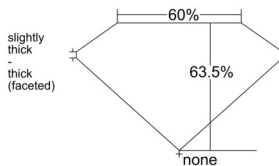

GIA®

FACSIMILE

GIA REPORT 6541875829

Verify this report at GIA.edu

GIA NATURAL DIAMOND DOSSIER®

March 24, 2026
GIA Report Number **6541875829**
Shape and Cutting Style ..... **Marquise Brilliant**
Measurements ..... **8.80 x 4.58 x 2.91 mm**

GRADING RESULTS

Carat Weight ..... **0.70 carat**
Color Grade ..... **D**
Clarity Grade **VS2**

ADDITIONAL GRADING INFORMATION

Polish ..... **Very Good**
Symmetry ..... **Very Good**
Fluorescence ..... **None**
Clarity Characteristics ..... **Crystal, Cloud**
Inscription(s): **GIA 6541875829**

PROPORTIONS

Profile not to actual proportions

GRADING SCALES

GIA COLOR SCALE		GIA CLARITY SCALE	
COLORLESS	D	VERY VERY SLIGHTLY INCLUDED	FLAWLESS
	E		INTERNALLY FLAWLESS
	F		VVS₁
	G		VVS₂
	H		VS₁
	I		VS₂
	J		SI₁
	K		SI₂
	L		I₁
	M		I₂
NEAR COLORLESS	N	SLIGHTLY INCLUDED	I₃
	O		
	P		
	Q		
FAINT	R		
	S		
	T		
	U		
VERT LIGHT	V		
	W		
	X		
	Y		
LIGHT	Z