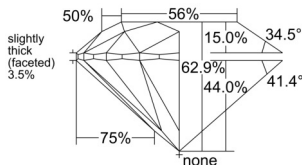

GIA®

FACSIMILE

GIA REPORT 6541890632

Verify this report at GIA.edu

GIA NATURAL DIAMOND DOSSIER®

March 26, 2026
GIA Report Number 6541890632
Shape and Cutting Style ..... Round Brilliant
Measurements ..... 4.25 - 4.29 x 2.68 mm

GRADING RESULTS

Carat Weight ..... 0.30 carat
Color Grade I
Clarity Grade S11
Cut Grade ..... Excellent

ADDITIONAL GRADING INFORMATION

Polish ..... Excellent
Symmetry ..... Very Good
Fluorescence ..... Medium Yellow
Clarity Characteristics..... Crystal, Cloud, Feather
Inscription(s): GIA 6541890632

PROPORTIONS

Profile to actual proportions