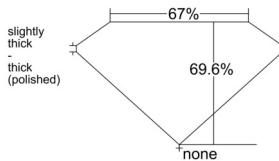

GIA®

FACSIMILE

GIA REPORT 6541941936

Verify this report at GIA.edu

GIA NATURAL DIAMOND DOSSIER®

April 02, 2026
GIA Report Number 6541941936
Shape and Cutting Style ..... **Cut-Cornered Rectangular Modified Brilliant**
Measurements ..... 5.26 x 3.76 x 2.62 mm

GRADING RESULTS

Carat Weight ..... 0.50 carat
Color Grade ..... D
Clarity Grade SI2

ADDITIONAL GRADING INFORMATION

Polish ..... Excellent
Symmetry ..... Very Good
Fluorescence ..... Faint
Clarity Characteristics ..... Crystal
Inscription(s): GIA 6541941936

PROPORTIONS

Profile not to actual proportions

GRADING SCALES

GIA COLOR SCALE		GIA CLARITY SCALE		
COLORLESS	D	VERY VERY SLIGHTLY INCLUDED	FLAWLESS	
	E		INTERNALLY FLAWLESS	
	F	VERY SLIGHTLY INCLUDED	VVS₁	
	G		VVS₂	
	NEAR COLORLESS	H	SLIGHTLY INCLUDED	VS₁
		I		VS₂
	FAINT	J	INCLUDED	SI₁
		K		SI₂
		L	INCLUDED	I₁
		M		I₂
N		I₃		
VERT LIGHT		O		
		P		
		Q		
	R			
	S			
	T			
LIGHT	U			
	V			
	W			
	X			
	Y			
	Z