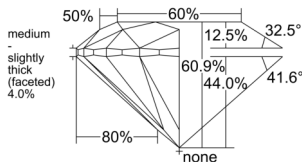

GIA®

FACSIMILE

GIA REPORT 6541950995

Verify this report at GIA.edu

GIA NATURAL DIAMOND DOSSIER®

April 02, 2026
GIA Report Number 6541950995
Shape and Cutting Style ..... Round Brilliant
Measurements ..... 5.46 - 5.50 x 3.34 mm

GRADING RESULTS

Carat Weight ..... 0.61 carat
Color Grade ..... F
Clarity Grade S11
Cut Grade ..... Excellent

ADDITIONAL GRADING INFORMATION

Polish ..... Excellent
Symmetry ..... Excellent
Fluorescence ..... None
Clarity Characteristics ..... Cloud
Inscription(s): GIA 6541950995

PROPORTIONS

Profile to actual proportions