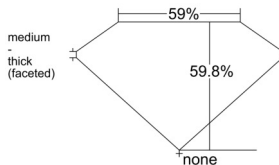

GIA®

FACSIMILE

GIA REPORT 6541954495

Verify this report at GIA.edu

GIA NATURAL DIAMOND DOSSIER®

April 06, 2026
GIA Report Number 6541954495
Shape and Cutting Style ..... Heart Brilliant
Measurements ..... 5.35 x 6.17 x 3.69 mm

GRADING RESULTS

Carat Weight ..... 0.70 carat
Color Grade I
Clarity Grade VS2

ADDITIONAL GRADING INFORMATION

Polish ..... Excellent
Symmetry ..... Excellent
Fluorescence ..... None
Clarity Characteristics ..... Feather
Inscription(s): GIA 6541954495

PROPORTIONS

Profile not to actual proportions

GRADING SCALES

GIA COLOR SCALE		GIA CLARITY SCALE			
COLORLESS	D	VERY VERY SLIGHTLY INCLUDED	FLAWLESS		
	E		INTERNALLY FLAWLESS		
	F	VERY SLIGHTLY INCLUDED	VVS₁		
	G		VVS₂		
	H		VS₁		
	NEAR COLORLESS	I	SLIGHTLY INCLUDED	VS₂	
		J		SI₁	
		FAINT	K	INCLUDED	SI₂
			L		I₁
			M		I₂
VERT LIGHT	N	LIGHT	I₃		
	O				
	P				
	Q				
	R