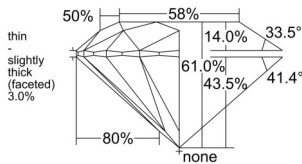

GIA®

FACSIMILE

GIA REPORT 6541958999

Verify this report at GIA.edu

GIA NATURAL DIAMOND DOSSIER®

April 03, 2026
GIA Report Number 6541958999
Shape and Cutting Style ..... Round Brilliant
Measurements ..... 3.65 - 3.66 x 2.23 mm

GRADING RESULTS

Carat Weight ..... 0.18 carat
Color Grade ..... E
Clarity Grade VS1
Cut Grade ..... Excellent

ADDITIONAL GRADING INFORMATION

Polish ..... Excellent
Symmetry ..... Excellent
Fluorescence ..... None
Clarity Characteristics ..... Cloud, Pinpoint
Inscription(s): GIA 6541958999

PROPORTIONS

GRADING SCALES

GIA COLOR SCALE	GIA CLARITY SCALE	GIA CUT SCALE	
D	FLAWLESS	EXCELLENT	
E	INTERNALLY FLAWLESS		
F		VVS₁	VERY GOOD
G	VVS₂		
H	VS₁	GOOD	
I	VS₂		
J	SI₁	FAIR	
K	SI₂		
L	I₁	POOR	
M	I₂		
N	I₃		
O			
P			
Q			
R			
S			
T			
U			
V			
W			
X			
Y			
Z