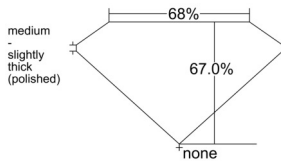

GIA®

FACSIMILE

GIA REPORT 6541977661

Verify this report at GIA.edu

GIA NATURAL DIAMOND DOSSIER®

April 07, 2026
GIA Report Number 6541977661
Shape and Cutting Style ..... **Cut-Cornered Rectangular Modified Brilliant**
Measurements ..... 6.13 x 4.42 x 2.96 mm

GRADING RESULTS

Carat Weight ..... 0.71 carat
Color Grade ..... F
Clarity Grade VVS1

ADDITIONAL GRADING INFORMATION

Polish ..... Excellent
Symmetry ..... Excellent
Fluorescence ..... Faint
Clarity Characteristics ..... Pinpoint
Inscription(s): GIA 6541977661

PROPORTIONS

Profile not to actual proportions

GRADING SCALES

GIA COLOR SCALE		GIA CLARITY SCALE			
COLORLESS	D	VERY VERY SLIGHTLY INCLUDED	FLAWLESS		
	E		INTERNALLY FLAWLESS		
	F		VVS₁		
	NEAR COLORLESS	G	VERY SLIGHTLY INCLUDED	VVS₂	
		H		VS₁	
		FAINT	I	SLIGHTLY INCLUDED	VS₂
			J		SI₁
			K		SI₂
	LIGHT	L	INCLUDED	I₁	
		M		I₂	
N		I₃			
O					
P					
Q					
R					
S					
T					
U					
V					
W					
X					
Y					
Z