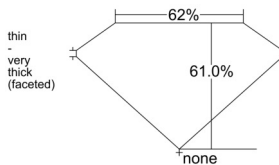

GIA®

FACSIMILE

GIA REPORT 6542019721

Verify this report at GIA.edu

GIA NATURAL DIAMOND DOSSIER®

November 17, 2025
GIA Report Number 6542019721
Shape and Cutting Style ..... Oval Brilliant
Measurements ..... 7.11 x 5.06 x 3.09 mm

GRADING RESULTS

Carat Weight ..... 0.72 carat
Color Grade ..... D
Clarity Grade VS1

ADDITIONAL GRADING INFORMATION

Polish ..... Excellent
Symmetry ..... Very Good
Fluorescence ..... Faint
Clarity Characteristics.... Crystal, Indented Natural, Knot, Feather
Inscription(s): GIA 6542019721

PROPORTIONS

Profile not to actual proportions

GRADING SCALES

GIA COLOR SCALE		GIA CLARITY SCALE	
COLORLESS	D	VERY VERY SLIGHTLY INCLUDED	FLAWLESS
	E		INTERNALLY FLAWLESS
	F		VVS₁
	G		VVS₂
	H		VS₁
	I		VS₂
	J		SI₁
	K		SI₂
	L		I₁
	M		I₂
NEAR COLORLESS	N	SLIGHTLY INCLUDED	I₃
	O		
	P		
	Q		
FAINT	R		
	S		
	T		
	U		
VERY LIGHT	V		
	W		
	X		
	Y		
LIGHT	Z