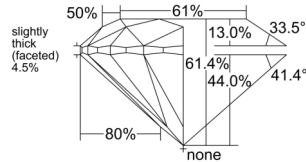

GIA®

FACSIMILE

GIA REPORT 6542024736

Verify this report at GIA.edu

GIA NATURAL DIAMOND DOSSIER®

November 18, 2025
GIA Report Number 6542024736
Shape and Cutting Style ..... Round Brilliant
Measurements ..... 4.47 - 4.50 x 2.76 mm

GRADING RESULTS

Carat Weight ..... 0.34 carat
Color Grade ..... G
Clarity Grade VVS1
Cut Grade ..... Excellent

ADDITIONAL GRADING INFORMATION

Polish ..... Excellent
Symmetry ..... Excellent
Fluorescence ..... None
Clarity Characteristics..... Pinpoint, Internal Graining, Feather
Inspection(s): GIA 6542024736

PROPORTIONS

Profile to actual proportions

GRADING SCALES

GIA COLOR SCALE	GIA CLARITY SCALE	GIA CUT SCALE	
D	FLAWLESS	EXCELLENT	
E	INTERNALLY FLAWLESS		
F		VVS₁	VERY GOOD
G	VVS₂		
H	VS₁	GOOD	
I	VS₂		
J	SI₁	FAIR	
K	SI₂		
L	I₁	POOR	
M	I₂		
N	I₃		
O			
P			
Q			
R			
S			
T			
U			
V			
W			
X			
Y			
Z