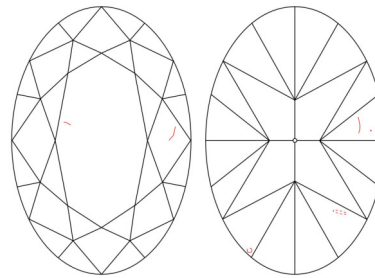

GIA NATURAL DIAMOND GRADING REPORT

November 24, 2025  
 GIA Report Number ..... 6542026085  
 Shape and Cutting Style ..... Oval Brilliant  
 Measurements ..... 9.96 x 6.92 x 4.44 mm

GRADING RESULTS

Carat Weight ..... 2.01 carat  
 Color Grade ..... G  
 Clarity Grade ..... VS2

Profile not to actual proportions

CLARITY CHARACTERISTICS

KEY TO SYMBOLS\*

-  Feather
-  Cloud
-  Pinpoint

\* Red symbols denote internal characteristics (inclusions). Green or black symbols denote external characteristics (blemishes). Diagram is an approximate representation of the diamond, and symbols shown indicate type, position, and approximate size of clarity characteristics. All clarity characteristics may not be shown. Details of finish are not shown.