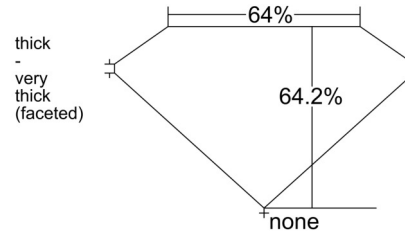

GIA NATURAL DIAMOND GRADING REPORT

November 24, 2025  
 GIA Report Number ..... 6542026085  
 Shape and Cutting Style ..... Oval Brilliant  
 Measurements ..... 9.96 x 6.92 x 4.44 mm

GRADING RESULTS

Carat Weight ..... 2.01 carat  
 Color Grade ..... G  
 Clarity Grade ..... VS2

Profile not to actual proportions

CLARITY CHARACTERISTICS

KEY TO SYMBOLS\*

-  Feather
-  Cloud
-  Pinpoint

\* Red symbols denote internal characteristics (inclusions). Green or black symbols denote external characteristics (blemishes). Diagram is an approximate representation of the diamond, and symbols shown indicate type, position, and approximate size of clarity characteristics. All clarity characteristics may not be shown. Details of finish are not shown.