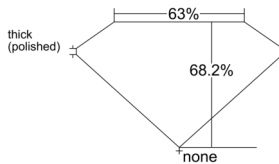

GIA®

FACSIMILE

GIA REPORT 6542026583

Verify this report at GIA.edu

GIA NATURAL DIAMOND DOSSIER®

November 17, 2025
GIA Report Number 6542026583
Shape and Cutting Style ..... Emerald Cut
Measurements ..... 6.25 x 4.59 x 3.13 mm

GRADING RESULTS

Carat Weight ..... 0.89 carat
Color Grade ..... F
Clarity Grade VS1

ADDITIONAL GRADING INFORMATION

Polish ..... Excellent
Symmetry ..... Very Good
Fluorescence ..... None
Clarity Characteristics ..... Cloud, Pinpoint
Inscription(s): GIA 6542026583

PROPORTIONS

Profile not to actual proportions

GRADING SCALES

GIA COLOR SCALE		GIA CLARITY SCALE			
COLORLESS	D	VERY VERY SLIGHTLY INCLUDED	FLAWLESS		
	E		INTERNALLY FLAWLESS		
	F		VS₁		
	NEAR COLORLESS	G	VERY SLIGHTLY INCLUDED	VS₂	
		H		VS₁	
		FAINT	I	SLIGHTLY INCLUDED	VS₂
			J		SI₁
			K		SI₂
	LIGHT	L	INCLUDED	I₁	
		M		I₂	
N		I₃			
O					
P					
Q					
R					
S					
T					
U					
V					
W					
X					
Y					
Z