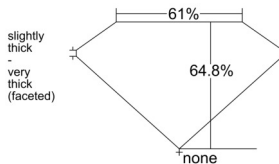

GIA®

FACSIMILE

GIA REPORT 6542040798

Verify this report at GIA.edu

GIA NATURAL DIAMOND DOSSIER®

November 19, 2025
GIA Report Number **6542040798**
Shape and Cutting Style ..... **Pear Brilliant**
Measurements ..... **7.49 x 4.86 x 3.15 mm**

GRADING RESULTS

Carat Weight ..... **0.70 carat**
Color Grade ..... **G**
Clarity Grade **VS2**

ADDITIONAL GRADING INFORMATION

Polish ..... **Excellent**
Symmetry ..... **Excellent**
Fluorescence ..... **None**
Clarity Characteristics ..... **Cloud, Crystal, Feather**
Inscription(s): **GIA 6542040798**

PROPORTIONS

Profile not to actual proportions

GRADING SCALES

GIA COLOR SCALE		GIA CLARITY SCALE			
COLORLESS	D	VERY VERY SLIGHTLY INCLUDED	FLAWLESS		
	E		INTERNALLY FLAWLESS		
	F	VERY SLIGHTLY INCLUDED	VS₁		
	G		VS₂		
	H		VS₁		
	NEAR COLORLESS	I	SLIGHTLY INCLUDED	SI₁	
		J		SI₂	
		FAINT	K	INCLUDED	I₁
			L		I₂
			M		I₃
VERT LIGHT	N				
	O				
	P				
	Q				
	R				
LIGHT	S				
	T				
	U				
	V				
	W				
X					
Y					
Z