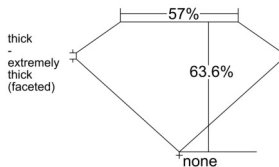

GIA®

FACSIMILE

GIA REPORT 6542051842

Verify this report at GIA.edu

GIA NATURAL DIAMOND DOSSIER®

November 20, 2025
GIA Report Number 6542051842
Shape and Cutting Style ..... Pear Brilliant
Measurements ..... 5.32 x 3.19 x 2.03 mm

GRADING RESULTS

Carat Weight ..... 0.20 carat
Color Grade ..... F
Clarity Grade VS1

ADDITIONAL GRADING INFORMATION

Polish ..... Very Good
Symmetry ..... Very Good
Fluorescence ..... None
Clarity Characteristics ..... Feather, Cloud
Inscription(s): GIA 6542051842

PROPORTIONS

Profile not to actual proportions

GRADING SCALES

GIA COLOR SCALE		GIA CLARITY SCALE				
COLORLESS	D	NEAR COLORLESS	FLAWLESS			
	E		INTERNALLY FLAWLESS			
	F		VERY VERY SLIGHTLY INCLUDED	VVS₁		
	G			VVS₂		
	H		VERY SLIGHTLY INCLUDED	VS₁		
	I			VS₂		
	J			SLIGHTLY INCLUDED	SI₁	
	K		SI₂			
	FANT		L	VERT LIGHT	I₁	
			M		INCLUDED	I₂
N		I₃				
O		LIGHT				
P						
Q						
R						
S						
T						
U						
V						
W						
X						
Y						
Z