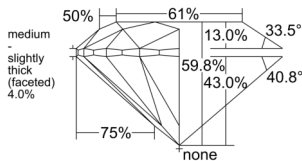

GIA®

FACSIMILE

GIA REPORT 6542053001

Verify this report at GIA.edu

GIA NATURAL DIAMOND DOSSIER®

November 19, 2025
GIA Report Number 6542053001
Shape and Cutting Style ..... Round Brilliant
Measurements ..... 4.30 - 4.33 x 2.58 mm

GRADING RESULTS

Carat Weight ..... 0.30 carat
Color Grade ..... F
Clarity Grade VVS1
Cut Grade ..... Excellent

ADDITIONAL GRADING INFORMATION

Polish ..... Excellent
Symmetry ..... Excellent
Fluorescence ..... None
Clarity Characteristics ..... Pinpoint, Feather
Inscription(s): GIA 6542053001

PROPORTIONS

Profile to actual proportions

GRADING SCALES

GIA COLOR SCALE	GIA CLARITY SCALE	GIA CUT SCALE	
D	FLAWLESS	EXCELLENT	
E	INTERNALLY FLAWLESS		
F		VVS₁	VERY GOOD
G	VVS₂		
H	VS₁	GOOD	
I	VS₂		
J	SI₁	FAIR	
K	SI₂		
L	I₁	POOR	
M			
N			
O	I₂		
P			
Q			
R	I₃		
S			
T			
U			
V			
W			
X			
Y			
Z