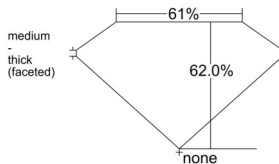

GIA®

FACSIMILE

GIA REPORT 6542054342

Verify this report at GIA.edu

GIA NATURAL DIAMOND DOSSIER®

November 21, 2025
GIA Report Number 6542054342
Shape and Cutting Style ..... Pear Brilliant
Measurements ..... 7.66 x 4.72 x 2.93 mm

GRADING RESULTS

Carat Weight ..... 0.66 carat
Color Grade L
Clarity Grade VS1

ADDITIONAL GRADING INFORMATION

Polish ..... Excellent
Symmetry ..... Excellent
Fluorescence ..... Strong Blue
Clarity Characteristics ..... Feather
Inscription(s): GIA 6542054342

PROPORTIONS

Profile not to actual proportions

GRADING SCALES

GIA COLOR SCALE		GIA CLARITY SCALE			
COLORLESS	D	VERY VERY SLIGHTLY INCLUDED	FLAWLESS		
	E		INTERNALLY FLAWLESS		
	F	VERY SLIGHTLY INCLUDED	VVS₁		
	G		VVS₂		
	H		VS₁		
	NEAR COLORLESS	I	SLIGHTLY INCLUDED	VS₂	
		J		SI₁	
		FAINT	K	INCLUDED	SI₂
			L		I₁
			M		I₂
VERTICALLY LIGHT	N	LIGHT	I₃		
	O				
	P				
	Q				
	R				
	S				
	T				
LIGHT	U				
	V				
	W				
	X				
Y					
Z