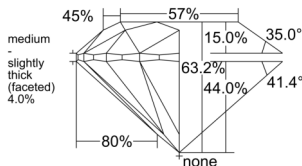

GIA®

FACSIMILE

GIA NATURAL DIAMOND DOSSIER®

November 19, 2025
GIA Report Number 6542054825
Shape and Cutting Style ..... Round Brilliant
Measurements ..... 5.30 - 5.38 x 3.38 mm

GRADING RESULTS

Carat Weight ..... 0.60 carat
Color Grade ..... J
Clarity Grade VS1
Cut Grade ..... Excellent

ADDITIONAL GRADING INFORMATION

Polish ..... Excellent
Symmetry ..... Very Good
Fluorescence ..... None
Clarity Characteristics ..... Cloud
Inscription(s): GIA 6542054825

GIA REPORT 6542054825

Verify this report at GIA.edu

PROPORTIONS

Profile to actual proportions