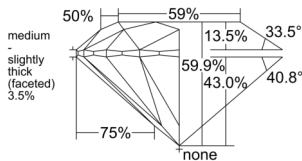

GIA®

FACSIMILE

GIA REPORT 6542058411

Verify this report at GIA.edu

GIA NATURAL DIAMOND DOSSIER®

November 21, 2025
GIA Report Number 6542058411
Shape and Cutting Style ..... Round Brilliant
Measurements ..... 4.35 - 4.38 x 2.61 mm

GRADING RESULTS

Carat Weight ..... 0.30 carat
Color Grade ..... G
Clarity Grade VS1
Cut Grade ..... Excellent

ADDITIONAL GRADING INFORMATION

Polish ..... Excellent
Symmetry ..... Excellent
Fluorescence ..... None
Clarity Characteristics ..... Crystal, Cloud
Inscription(s): GIA 6542058411

PROPORTIONS

Profile to actual proportions

GRADING SCALES

GIA COLOR SCALE	GIA CLARITY SCALE	GIA CUT SCALE	
D	FLAWLESS	EXCELLENT	
E	INTERNALLY FLAWLESS		
F		VVS₁	VERY GOOD
G	VVS₂		
H	VS₁	GOOD	
I	VS₂		
J	SI₁	FAIR	
K	SI₂		
L	I₁	POOR	
M	I₂		
N	I₃		
O			
P			
Q			
R			
S			
T			
U			
V			
W			
X			
Y			
Z