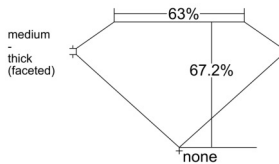

GIA®

FACSIMILE

GIA REPORT 6542059639

Verify this report at GIA.edu

GIA NATURAL DIAMOND DOSSIER®

November 20, 2025
GIA Report Number 6542059639
Shape and Cutting Style ..... Cushion Modified Brilliant
Measurements ..... 4.59 x 4.37 x 2.94 mm

GRADING RESULTS

Carat Weight ..... 0.51 carat
Color Grade ..... H
Clarity Grade VVS1

ADDITIONAL GRADING INFORMATION

Polish ..... Excellent
Symmetry ..... Very Good
Fluorescence ..... None
Clarity Characteristics ..... Pinpoint
Inscription(s): GIA 6542059639

PROPORTIONS

Profile not to actual proportions

GRADING SCALES

GIA COLOR SCALE		GIA CLARITY SCALE			
COLORLESS	D	VERY VERY SLIGHTLY INCLUDED	FLAWLESS		
	E		INTERNALLY FLAWLESS		
	F		VVS₁		
	G		VVS₂		
	NEAR COLORLESS	H	VERY SLIGHTLY INCLUDED	VS₁	
		I		VS₂	
		FAINT	J	SLIGHTLY INCLUDED	S₁
			K		S₂
	L		I₁		
	M		I₂		
N	I₃				
O					
VERT LIGHT	P	INCLUDED			
	Q				
	R				
	S				
	T				
	U				
	V				
	W				
LIGHT	X				
	Y				
	Z