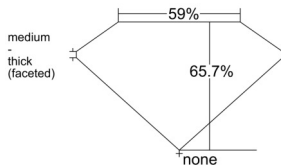

GIA®

FACSIMILE

GIA REPORT 6542069375

Verify this report at GIA.edu

GIA NATURAL DIAMOND DOSSIER®

November 21, 2025
GIA Report Number 6542069375
Shape and Cutting Style ..... Marquise Brilliant
Measurements ..... 9.11 x 5.18 x 3.40 mm

GRADING RESULTS

Carat Weight ..... 0.90 carat
Color Grade ..... G
Clarity Grade SI1

ADDITIONAL GRADING INFORMATION

Polish ..... Excellent
Symmetry ..... Very Good
Fluorescence ..... None
Clarity Characteristics ..... Crystal, Cloud
Inscription(s): GIA 6542069375

PROPORTIONS

Profile not to actual proportions

GRADING SCALES

GIA COLOR SCALE		GIA CLARITY SCALE	
COLORLESS	D	VERY VERY SLIGHTLY INCLUDED	FLAWLESS
	E		INTERNALLY FLAWLESS
	F		VVS₁
	G		VVS₂
	H		VS₁
	I		VS₂
	J		SI₁
	K		SI₂
	L		I₁
	M		I₂
NEAR COLORLESS	N	SLIGHTLY INCLUDED	I₃
	O		
	P		
	Q		
FAINT	R		
	S		
	T		
	U		
VERT LIGHT	V		
	W		
	X		
	Y		
LIGHT	Z