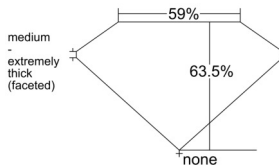

GIA®

FACSIMILE

GIA REPORT 6542073647

Verify this report at GIA.edu

GIA NATURAL DIAMOND DOSSIER®

November 25, 2025
GIA Report Number 6542073647
Shape and Cutting Style ..... Oval Brilliant
Measurements ..... 6.49 x 4.63 x 2.94 mm

GRADING RESULTS

Carat Weight ..... 0.60 carat
Color Grade ..... D
Clarity Grade VVS2

ADDITIONAL GRADING INFORMATION

Polish ..... Excellent
Symmetry ..... Excellent
Fluorescence ..... Very Strong Blue
Clarity Characteristics ..... Pinpoint, Feather, Cloud
Inscription(s): GIA 6542073647

PROPORTIONS

Profile not to actual proportions

GRADING SCALES

GIA COLOR SCALE		GIA CLARITY SCALE	
COLORLESS	D	VERY VERY SLIGHTLY INCLUDED	FLAWLESS
	E		INTERNALLY FLAWLESS
	F		VVS₁
	G		VVS₂
	H		VS₁
	I		VS₂
	J		SI₁
	K		SI₂
	L		I₁
	M		I₂
NEAR COLORLESS	N	SLIGHTLY INCLUDED	I₃
	O		
	P		
	Q		
FAINT	R		
	S		
	T		
	U		
VERT LIGHT	V		
	W		
	X		
	Y		
LIGHT	Z