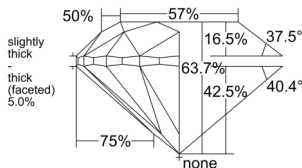

GIA®

FACSIMILE

GIA REPORT 6542087459

Verify this report at GIA.edu

GIA NATURAL DIAMOND DOSSIER®

November 25, 2025
GIA Report Number 6542087459
Shape and Cutting Style ..... Round Brilliant
Measurements ..... 4.97 - 5.00 x 3.18 mm

GRADING RESULTS

Carat Weight ..... 0.50 carat
Color Grade I
Clarity Grade VVS2
Cut Grade ..... Very Good

ADDITIONAL GRADING INFORMATION

Polish ..... Excellent
Symmetry ..... Excellent
Fluorescence ..... Faint
Clarity Characteristics ..... Cloud, Pinpoint
Inscription(s): GIA 6542087459

PROPORTIONS

Profile to actual proportions

GRADING SCALES

GIA COLOR SCALE	GIA CLARITY SCALE	GIA CUT SCALE
COLOURLESS	FLAWLESS	EXCELLENT
E	INTERNALLY FLAWLESS	
F	VVS₁	VERY GOOD
G		
H	VVS₂	GOOD
I	VS₁	
J	VS₂	FAIR
K	SI₁	
L	SI₂	POOR
M	I₁	
N	I₂	
O	I₃	
P		
Q		
R		
S		
T		
U		
V		
W		
X		
Y		
Z