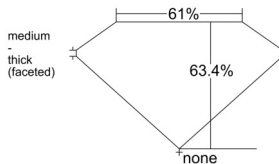

GIA®

FACSIMILE

GIA REPORT 6542088845

Verify this report at GIA.edu

GIA NATURAL DIAMOND DOSSIER®

November 25, 2025
GIA Report Number 6542088845
Shape and Cutting Style ..... Pear Brilliant
Measurements ..... 5.67 x 3.78 x 2.40 mm

GRADING RESULTS

Carat Weight ..... 0.31 carat
Color Grade ..... F
Clarity Grade VS1

ADDITIONAL GRADING INFORMATION

Polish ..... Very Good
Symmetry ..... Very Good
Fluorescence ..... Medium Blue
Clarity Characteristics ..... Crystal, Needle
Inscription(s): GIA 6542088845

PROPORTIONS

Profile not to actual proportions

GRADING SCALES

GIA COLOR SCALE		GIA CLARITY SCALE	
COLORLESS	D	VERY VERY SLIGHTLY INCLUDED	FLAWLESS
	E		INTERNALLY FLAWLESS
	F		VS₁
	G		VS₂
	H		VS₁
	I		VS₂
	J		SI₁
	K		SI₂
	L		I₁
	M		I₂
NEAR COLORLESS	N	SLIGHTLY INCLUDED	I₃
	O		
	P		
	Q		
FAINT	R	INCLUDED	
	S		
	T		
	U		
VERT LIGHT	V		
	W		
	X		
	Y		
LIGHT	Z