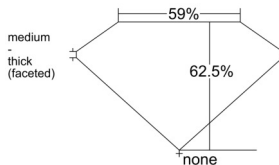

GIA®

FACSIMILE

GIA REPORT 6542094291

Verify this report at GIA.edu

GIA NATURAL DIAMOND DOSSIER®

November 28, 2025
GIA Report Number 6542094291
Shape and Cutting Style ..... Pear Brilliant
Measurements ..... 7.51 x 4.74 x 2.96 mm

GRADING RESULTS

Carat Weight ..... 0.61 carat
Color Grade I
Clarity Grade VS1

ADDITIONAL GRADING INFORMATION

Polish ..... Very Good
Symmetry ..... Excellent
Fluorescence ..... None
Clarity Characteristics..... Internal Graining, Reflecting Surface
Graining, Needle, Pinpoint

Inscription(s): GIA 6542094291

PROPORTIONS

Profile not to actual proportions

GRADING SCALES

GIA COLOR SCALE		GIA CLARITY SCALE			
COLORLESS	D	VERY VERY SLIGHTLY INCLUDED	FLAWLESS		
	E		INTERNALLY FLAWLESS		
	F	VERY SLIGHTLY INCLUDED	VVS₁		
	G		VVS₂		
	H		VS₁		
	NEAR COLORLESS	I	SLIGHTLY INCLUDED	VS₂	
		J		SI₁	
		FAINT	K	INCLUDED	SI₂
			L		I₁
			M		I₂
VERT LIGHT	N		INCLUDED	I₃	
	O				
	P				
	Q				
	R				
	S				
LIGHT	T				
	U				
	V				
	W				
	X				
Y					
Z