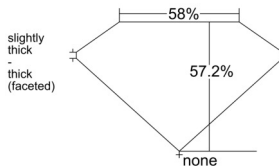

GIA®

FACSIMILE

GIA REPORT 6542094478

Verify this report at GIA.edu

GIA NATURAL DIAMOND DOSSIER®

November 28, 2025
GIA Report Number 6542094478
Shape and Cutting Style ..... Pear Brilliant
Measurements ..... 7.55 x 4.76 x 2.72 mm

GRADING RESULTS

Carat Weight ..... 0.60 carat
Color Grade ..... G
Clarity Grade VS2

ADDITIONAL GRADING INFORMATION

Polish ..... Excellent
Symmetry ..... Very Good
Fluorescence ..... None
Clarity Characteristics ..... Cloud
Inscription(s): GIA 6542094478

PROPORTIONS

Profile not to actual proportions

GRADING SCALES

GIA COLOR SCALE		GIA CLARITY SCALE			
COLORLESS	D	VERY VERY SLIGHTLY INCLUDED	FLAWLESS		
	E		INTERNALLY FLAWLESS		
	F	VERY SLIGHTLY INCLUDED	VVS₁		
	G		VVS₂		
	H		VS₁		
	NEAR COLORLESS	I	SLIGHTLY INCLUDED	VS₂	
		J		SI₁	
		FAINT	K	INCLUDED	SI₂
			L		I₁
			M		I₂
VERT LIGHT	N	LIGHT	I₃		
	O				
	P				
	Q				
	R