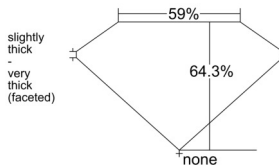

GIA®

FACSIMILE

GIA REPORT 6542095736

Verify this report at GIA.edu

GIA NATURAL DIAMOND DOSSIER®

November 26, 2025
GIA Report Number 6542095736
Shape and Cutting Style ..... Pear Brilliant
Measurements ..... 7.64 x 5.17 x 3.33 mm

GRADING RESULTS

Carat Weight ..... 0.80 carat
Color Grade ..... H
Clarity Grade VS1

ADDITIONAL GRADING INFORMATION

Polish ..... Excellent
Symmetry ..... Excellent
Fluorescence ..... None
Clarity Characteristics ..... Feather, Cloud, Pinpoint
Inscription(s): GIA 6542095736

PROPORTIONS

Profile not to actual proportions

GRADING SCALES

GIA COLOR SCALE		GIA CLARITY SCALE		
NEAR COLORLESS	D	VERY VERY SLIGHTLY INCLUDED	FLAWLESS	
	E		INTERNALLY FLAWLESS	
	F	VERY SLIGHTLY INCLUDED	VS₁	
	G		VS₂	
	H		VS₁	
	FAINT	I	SLIGHTLY INCLUDED	SI₁
		J		SI₂
		K	INCLUDED	I₁
		L		I₂
		M		I₃
VERT LIGHT	N			
	O			
	P			
	Q			
	R			
	S			
	T			
LIGHT	U			
	V			
	W			
	X			
Y				
Z