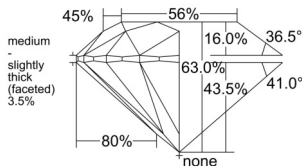

GIA®

FACSIMILE

GIA REPORT 6542097834

Verify this report at GIA.edu

GIA NATURAL DIAMOND DOSSIER®

November 26, 2025
GIA Report Number 6542097834
Shape and Cutting Style ..... Round Brilliant
Measurements ..... 5.35 - 5.38 x 3.38 mm

GRADING RESULTS

Carat Weight ..... 0.60 carat
Color Grade ..... E
Clarity Grade VS1
Cut Grade ..... Excellent

ADDITIONAL GRADING INFORMATION

Polish ..... Excellent
Symmetry ..... Excellent
Fluorescence ..... Faint
Clarity Characteristics..... Feather, Indented Natural, Pinpoint
Inscription(s): GIA 6542097834

PROPORTIONS

Profile to actual proportions

GRADING SCALES

GIA COLOR SCALE	GIA CLARITY SCALE	GIA CUT SCALE	
D	FLAWLESS	EXCELLENT	
E	INTERNALLY FLAWLESS		
F		VVS₁	VERY GOOD
G	VVS₂		
H	VS₁	GOOD	
I	VS₂		
J	SI₁	FAIR	
K	SI₂		
L	I₁	POOR	
M	I₂		
N	I₃		
O			
P			
Q			
R			
S			
T			
U			
V			
W			
X			
Y			
Z