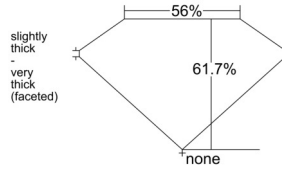

GIA®

FACSIMILE

GIA REPORT 6542098549

Verify this report at GIA.edu

GIA NATURAL DIAMOND DOSSIER®

November 28, 2025
GIA Report Number 6542098549
Shape and Cutting Style ..... Marquise Brilliant
Measurements ..... 8.45 x 4.18 x 2.58 mm

GRADING RESULTS

Carat Weight ..... 0.52 carat
Color Grade ..... D
Clarity Grade VS2

ADDITIONAL GRADING INFORMATION

Polish ..... Excellent
Symmetry ..... Good
Fluorescence ..... None
Clarity Characteristics ..... Crystal, Cloud
Inscription(s): GIA 6542098549

PROPORTIONS

Profile not to actual proportions

GRADING SCALES

GIA COLOR SCALE		GIA CLARITY SCALE		
NEAR COLORLESS	D	VERY VERY SLIGHTLY INCLUDED	FLAWLESS	
	E		INTERNALLY FLAWLESS	
	F	VERY SLIGHTLY INCLUDED	VVS₁	
	G		VVS₂	
	H		VS₁	
	FAINT	I	SLIGHTLY INCLUDED	VS₂
		J		SI₁
		K	INCLUDED	SI₂
		L		I₁
		M		I₂
VERT LIGHT	N	LIGHT	I₃	
	O			
	P			
	Q			
	R