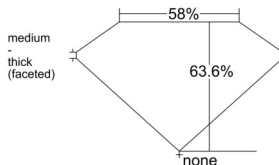

GIA®

FACSIMILE

GIA REPORT 6542113524

Verify this report at GIA.edu

GIA NATURAL DIAMOND DOSSIER®

November 27, 2025
GIA Report Number 6542113524
Shape and Cutting Style ..... Pear Brilliant
Measurements ..... 8.02 x 4.82 x 3.07 mm

GRADING RESULTS

Carat Weight ..... 0.70 carat
Color Grade ..... F
Clarity Grade VS2

ADDITIONAL GRADING INFORMATION

Polish ..... Excellent
Symmetry ..... Excellent
Fluorescence ..... None
Clarity Characteristics ..... Feather, Crystal
Inscription(s): GIA 6542113524

PROPORTIONS

Profile not to actual proportions

GRADING SCALES

GIA COLOR SCALE		GIA CLARITY SCALE	
NEAR COLORLESS	D	VERY VERY SLIGHTLY INCLUDED	FLAWLESS
	E		INTERNALLY FLAWLESS
	F		VVS₁
	G		VVS₂
	H		VS₁
	I		VS₂
	J		SI₁
	K		SI₂
	L		I₁
	M		I₂
FAINT	N	SLIGHTLY INCLUDED	I₃
	O		
	P		
	Q		
VERT LIGHT	R	INCLUDED	
	S		
	T		
	U		
	V		
	W		
	X		
	Y		
LIGHT	Z