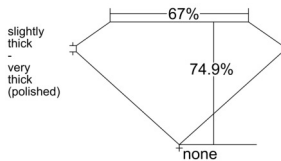

GIA®

FACSIMILE

GIA REPORT 6542128718

Verify this report at GIA.edu

GIA NATURAL DIAMOND DOSSIER®

December 01, 2025
GIA Report Number 6542128718
Shape and Cutting Style ..... Square Modified Brilliant
Measurements ..... 3.98 x 3.85 x 2.88 mm

GRADING RESULTS

Carat Weight ..... 0.37 carat
Color Grade ..... F
Clarity Grade SI1

ADDITIONAL GRADING INFORMATION

Polish ..... Excellent
Symmetry ..... Very Good
Fluorescence ..... None
Clarity Characteristics ..... Cloud, Feather, Crystal
Inspection(s): GIA 6542128718

PROPORTIONS

Profile not to actual proportions

GRADING SCALES

GIA COLOR SCALE		GIA CLARITY SCALE			
COLORLESS	D	VERY VERY SLIGHTLY INCLUDED	FLAWLESS		
	E		INTERNALLY FLAWLESS		
	F		VVS₁		
	NEAR COLORLESS	G	VVS₂		
		H	VERY SLIGHTLY INCLUDED	VS₁	
		I		VS₂	
		FAINT	J	SLIGHTLY INCLUDED	SI₁
			K		SI₂
	L		INCLUDED		I₁
	M			I₂	
VERT LIGHT	N		INCLUDED	I₃	
	O				
	P				
	Q				
	R				
LIGHT	S				
	T				
	U				
	V				
	Z