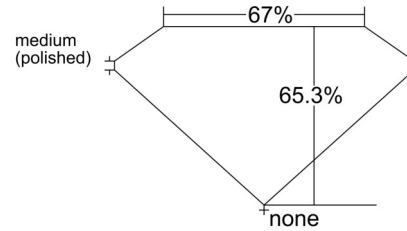

GIA NATURAL DIAMOND GRADING REPORT

December 08, 2025
 GIA Report Number 6542131138
 Shape and Cutting Style Emerald Cut
 Measurements 8.74 x 5.66 x 3.70 mm

GRADING RESULTS

Carat Weight 1.70 carat
 Color Grade D
 Clarity Grade VS2

Profile not to actual proportions

CLARITY CHARACTERISTICS

KEY TO SYMBOLS*

- Cloud
- Feather
- Crystal

* Red symbols denote internal characteristics (inclusions). Green or black symbols denote external characteristics (blemishes). Diagram is an approximate representation of the diamond, and symbols shown indicate type, position, and approximate size of clarity characteristics. All clarity characteristics may not be shown. Details of finish are not shown.