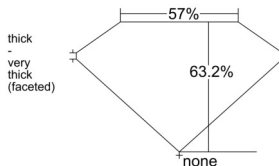

GIA®

FACSIMILE

GIA REPORT 6542141364

Verify this report at GIA.edu

GIA NATURAL DIAMOND DOSSIER®

December 02, 2025
GIA Report Number 6542141364
Shape and Cutting Style ..... Oval Brilliant
Measurements ..... 6.56 x 4.69 x 2.97 mm

GRADING RESULTS

Carat Weight ..... 0.60 carat
Color Grade ..... E
Clarity Grade VS1

ADDITIONAL GRADING INFORMATION

Polish ..... Excellent
Symmetry ..... Very Good
Fluorescence ..... Medium Blue
Clarity Characteristics ..... Feather, Pinpoint
Inscription(s): GIA 6542141364

PROPORTIONS

Profile not to actual proportions

GRADING SCALES

GIA COLOR SCALE		GIA CLARITY SCALE			
COLORLESS	D	VERY VERY SLIGHTLY INCLUDED	FLAWLESS		
	E		INTERNALLY FLAWLESS		
	F		VVS₁		
	NEAR COLORLESS	G	VERY SLIGHTLY INCLUDED	VVS₂	
		H		VS₁	
		FAINT	I	SLIGHTLY INCLUDED	VS₂
			J		SI₁
	K		SI₂		
	VERT LIGHT		L	INCLUDED	I₁
			M		I₂
N			I₃		
O					
P					
Q					
R					
LIGHT	S				
	T				
	U				
	V				
	W				
X					
Y					
Z