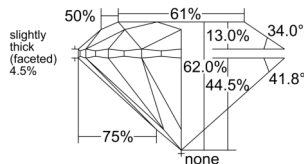

GIA®

FACSIMILE

GIA NATURAL DIAMOND DOSSIER®

December 03, 2025
GIA Report Number 6542152334
Shape and Cutting Style ..... Round Brilliant
Measurements ..... 5.64 - 5.68 x 3.51 mm

GRADING RESULTS

Carat Weight ..... 0.70 carat
Color Grade ..... H
Clarity Grade VS2
Cut Grade ..... Excellent

ADDITIONAL GRADING INFORMATION

Polish ..... Excellent
Symmetry ..... Excellent
Fluorescence ..... Faint
Clarity Characteristics ..... Crystal, Feather, Cloud
Inscription(s): GIA 6542152334

GIA REPORT 6542152334

Verify this report at GIA.edu

PROPORTIONS

Profile to actual proportions