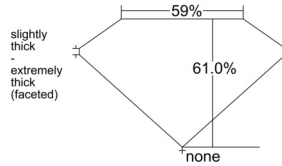

GIA®

FACSIMILE

GIA REPORT 6542171547

Verify this report at GIA.edu

GIA NATURAL DIAMOND DOSSIER®

December 05, 2025
GIA Report Number 6542171547
Shape and Cutting Style ..... Heart Brilliant
Measurements ..... 5.75 x 6.22 x 3.79 mm

GRADING RESULTS

Carat Weight ..... 0.80 carat
Color Grade ..... H
Clarity Grade VS2

ADDITIONAL GRADING INFORMATION

Polish ..... Excellent
Symmetry ..... Very Good
Fluorescence ..... None
Clarity Characteristics..... Crystal, Feather, Needle, Knot
Inscription(s): GIA 6542171547

PROPORTIONS

Profile not to actual proportions

GRADING SCALES

GIA COLOR SCALE		GIA CLARITY SCALE		
NEAR COLORLESS	D	VERY VERY SLIGHTLY INCLUDED	FLAWLESS	
	E		INTERNALLY FLAWLESS	
	F		VVS₁	
	FANT	G	VVS₂	
		H	VS₁	
		I	VS₂	
		J	SI₁	
	VERT LIGHT	K	SLIGHTLY INCLUDED	SI₂
		L		I₁
		M	INCLUDED	I₂
N		I₃		
O				
P				
LIGHT	Q			
	R			
	S			
	T			
	U			
	V			
	W			
	X			
	Y			
	Z