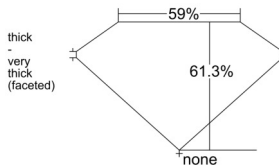

GIA®

FACSIMILE

GIA REPORT 6542171608

Verify this report at GIA.edu

GIA NATURAL DIAMOND DOSSIER®

December 08, 2025
GIA Report Number 6542171608
Shape and Cutting Style ..... Pear Brilliant
Measurements ..... 7.57 x 5.04 x 3.09 mm

GRADING RESULTS

Carat Weight ..... 0.72 carat
Color Grade ..... J
Clarity Grade ..... Internally Flawless

ADDITIONAL GRADING INFORMATION

Polish ..... Excellent
Symmetry ..... Excellent
Fluorescence ..... None
Clarity Characteristics ..... Minor Details of Polish
Inscription(s): GIA 6542171608

PROPORTIONS

Profile not to actual proportions

GRADING SCALES

GIA COLOR SCALE		GIA CLARITY SCALE			
COLORLESS	D	VERY VERY SLIGHTLY INCLUDED	FLAWLESS		
	E		INTERNALLY FLAWLESS		
	F	VERY SLIGHTLY INCLUDED	VVS₁		
	G		VVS₂		
	H		VS₁		
	NEAR COLORLESS	I	SLIGHTLY INCLUDED	VS₂	
		J		SI₁	
		FAINT	K	INCLUDED	SI₂
			L		I₁
			M		I₂
VERT LIGHT	N	LIGHT	I₃		
	O				
	P				
	Q				
	R