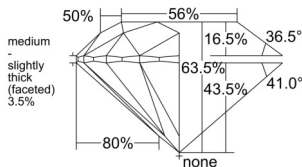

GIA®

FACSIMILE

GIA REPORT 6542171722

Verify this report at GIA.edu

GIA NATURAL DIAMOND DOSSIER®

December 05, 2025
GIA Report Number 6542171722
Shape and Cutting Style ..... Round Brilliant
Measurements ..... 5.32 - 5.36 x 3.39 mm

GRADING RESULTS

Carat Weight ..... 0.60 carat
Color Grade ..... F
Clarity Grade VS2
Cut Grade ..... Excellent

ADDITIONAL GRADING INFORMATION

Polish ..... Excellent
Symmetry ..... Excellent
Fluorescence ..... Strong Blue
Clarity Characteristics ..... Crystal
Inscription(s): GIA 6542171722

PROPORTIONS

GRADING SCALES

GIA COLOR SCALE	GIA CLARITY SCALE	GIA CUT SCALE
Colorless	Flawless	Excellent
Near Colorless	Internally Flawless	
Faint	VVS₁	Very Good
Very Light	VVS₂	
Light	VS₁	Good
	VS₂	
	SI₁	Fair
	SI₂	
	I₁	Poor
	I₂	
	I₃