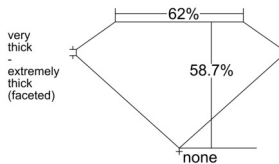

GIA®

FACSIMILE

GIA REPORT 6542178161

Verify this report at GIA.edu

GIA NATURAL DIAMOND DOSSIER®

December 05, 2025
GIA Report Number 6542178161
Shape and Cutting Style ..... Marquise Brilliant
Measurements ..... 7.50 x 3.84 x 2.26 mm

GRADING RESULTS

Carat Weight ..... 0.40 carat
Color Grade ..... F
Clarity Grade VVS1

ADDITIONAL GRADING INFORMATION

Polish ..... Very Good
Symmetry ..... Very Good
Fluorescence ..... None
Clarity Characteristics ..... Indented Natural
Inscription(s): GIA 6542178161

PROPORTIONS

Profile not to actual proportions

GRADING SCALES

GIA COLOR SCALE		GIA CLARITY SCALE		
NEAR COLORLESS	D	VERY VERY SLIGHTLY INCLUDED	FLAWLESS	
	E		INTERNALLY FLAWLESS	
	F	VERY SLIGHTLY INCLUDED	VVS₁	
	G		VVS₂	
	H		VS₁	
	FAINT	I	SLIGHTLY INCLUDED	VS₂
		J		SI₁
		K	INCLUDED	SI₂
		L		I₁
		M		I₂
LIGHT	N		I₃	
	O			
	P			
	Q			
	R