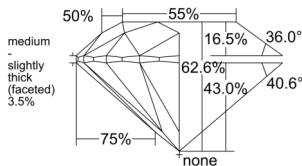

GIA®

FACSIMILE

GIA REPORT 6542179471

Verify this report at GIA.edu

GIA NATURAL DIAMOND DOSSIER®

December 05, 2025
GIA Report Number 6542179471
Shape and Cutting Style ..... Round Brilliant
Measurements ..... 6.15 - 6.16 x 3.85 mm

GRADING RESULTS

Carat Weight ..... 0.90 carat
Color Grade I
Clarity Grade VS2
Cut Grade ..... Excellent

ADDITIONAL GRADING INFORMATION

Polish ..... Excellent
Symmetry ..... Excellent
Fluorescence ..... None
Clarity Characteristics ..... Cloud
Inscription(s): GIA 6542179471

PROPORTIONS

GRADING SCALES

GIA COLOR SCALE

COLOREDNESS	D
	E
	F
	G
	H
	I
	J
NEAR COLORLESS	K
	L
FAIN	M
	N
	O
	P
VERY LIGHT	Q
	R
	S
	T
	U
	V
	W
	X
	Y
LIGHT	Z

GIA CLARITY SCALE

VERY VERY SLIGHTLY INCLUDED	FLAWLESS
	INTERNALLY FLAWLESS
VERY SLIGHTLY INCLUDED	VVS₁
	VVS₂
SLIGHTLY INCLUDED	VS₁
	VS₂
INCLUDED	SI₁
	SI₂
	I₁
	I₂
	I₃

GIA CUT SCALE

EXCELLENT
VERY GOOD
GOOD
FAIR
POOR