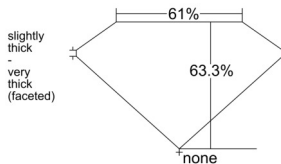

GIA®

FACSIMILE

GIA REPORT 6542181336

Verify this report at GIA.edu

GIA NATURAL DIAMOND DOSSIER®

December 05, 2025
GIA Report Number 6542181336
Shape and Cutting Style ..... Pear Brilliant
Measurements ..... 6.67 x 4.38 x 2.77 mm

GRADING RESULTS

Carat Weight ..... 0.50 carat
Color Grade ..... H
Clarity Grade VS1

ADDITIONAL GRADING INFORMATION

Polish ..... Excellent
Symmetry ..... Very Good
Fluorescence ..... None
Clarity Characteristics ..... Crystal
Inscription(s): GIA 6542181336

PROPORTIONS

Profile not to actual proportions

GRADING SCALES

GIA COLOR SCALE		GIA CLARITY SCALE			
COLORLESS	D	VERY VERY SLIGHTLY INCLUDED	FLAWLESS		
	E		INTERNALLY FLAWLESS		
	F		VS₁		
	G		VS₂		
	NEAR COLORLESS	H	VERY SLIGHTLY INCLUDED	VS₁	
		I		VS₂	
		FAINT	J	SLIGHTLY INCLUDED	S₁
			K		S₂
	L		I₁		
	M		I₂		
N	I₃				
O					
LIGHT	P				
	Q				
	R				
	S				
	T				
	U				
	V				
	W				
X					
Y					
Z