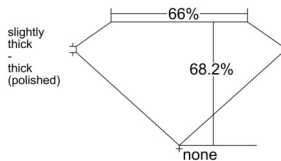

GIA®

FACSIMILE

GIA REPORT 6542181419

Verify this report at GIA.edu

GIA NATURAL DIAMOND DOSSIER®

December 05, 2025
GIA Report Number 6542181419
Shape and Cutting Style ..... Square Emerald Cut
Measurements ..... 4.68 x 4.66 x 3.17 mm

GRADING RESULTS

Carat Weight ..... 0.63 carat
Color Grade ..... D
Clarity Grade VVS1

ADDITIONAL GRADING INFORMATION

Polish ..... Excellent
Symmetry ..... Excellent
Fluorescence ..... None
Clarity Characteristics ..... Pinpoint
Inscription(s): GIA 6542181419

PROPORTIONS

Profile not to actual proportions

GRADING SCALES

GIA COLOR SCALE		GIA CLARITY SCALE			
COLORLESS	D	NEAR COLORLESS	FLAWLESS		
	E		INTERNALLY FLAWLESS		
	F		VERY VERY SLIGHTLY INCLUDED	VVS₁	
	G			VVS₂	
	H			VERY SLIGHTLY INCLUDED	VS₁
	I		VS₂		
	J		SLIGHTLY INCLUDED	SI₁	
	K			SI₂	
	L			INCLUDED	I₁
	M				I₂
N	I₃				
O					
P					
Q					
R					
S					
T					
U					
V					
W					
X					
Y					
Z