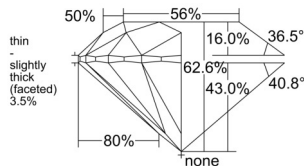

GIA®

FACSIMILE

GIA REPORT 6542189658

Verify this report at GIA.edu

GIA NATURAL DIAMOND DOSSIER®

December 08, 2025
GIA Report Number 6542189658
Shape and Cutting Style ..... Round Brilliant
Measurements ..... 5.91 - 5.93 x 3.71 mm

GRADING RESULTS

Carat Weight ..... 0.80 carat
Color Grade ..... E
Clarity Grade VS1
Cut Grade ..... Excellent

ADDITIONAL GRADING INFORMATION

Polish ..... Excellent
Symmetry ..... Excellent
Fluorescence ..... None
Clarity Characteristics ..... Cloud, Crystal, Pinpoint
Inscription(s): GIA 6542189658

PROPORTIONS

GRADING SCALES

GIA COLOR SCALE

COLORLESS	D
	E
	F
	G
	H
	I
	J
NEAR COLORLESS	K
	L
FAIN	M
	N
	O
	P
VERY LIGHT	Q
	R
	S
	T
	U
	V
	W
	X
	Y
LIGHT	Z

GIA CLARITY SCALE

FLAWLESS	INTERNAL FLAWLESS	
		FLAWLESS
VERY VERY SLIGHTLY INCLUDED	VVS₁	
	VVS₂	
VERY SLIGHTLY INCLUDED	VS₁	
	VS₂	
SLIGHTLY INCLUDED	SI₁	
	SI₂	
INCLUDED	I₁	
	I₂	
	I₃	

GIA CUT SCALE

EXCELLENT
VERY GOOD
GOOD
FAIR
POOR