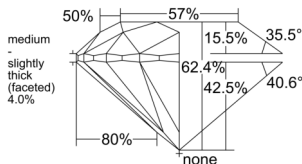

GIA®

FACSIMILE

GIA REPORT 6542189934

Verify this report at GIA.edu

GIA NATURAL DIAMOND DOSSIER®

December 11, 2025
GIA Report Number 6542189934
Shape and Cutting Style ..... Round Brilliant
Measurements ..... 4.52 - 4.55 x 2.83 mm

GRADING RESULTS

Carat Weight ..... 0.36 carat
Color Grade ..... F
Clarity Grade VS1
Cut Grade ..... Excellent

ADDITIONAL GRADING INFORMATION

Polish ..... Excellent
Symmetry ..... Excellent
Fluorescence ..... None
Clarity Characteristics ..... Crystal, Cloud, Needle
Inscription(s): GIA 6542189934

PROPORTIONS

GRADING SCALES

GIA COLOR SCALE	GIA CLARITY SCALE	GIA CUT SCALE	
D	FLAWLESS	EXCELLENT	
E	INTERNALLY FLAWLESS		
F		VVS₁	VERY GOOD
G	VVS₂		
H	VS₁	GOOD	
I	VS₂		
J	SI₁	FAIR	
K	SI₂		
L	I₁	POOR	
M			
N			
O	I₂		
P			
Q			
R	I₃		
S			
T			
U			
V			
W			
X			
Y			
Z