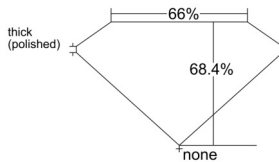

GIA®

FACSIMILE

GIA REPORT 6542219924

Verify this report at GIA.edu

GIA NATURAL DIAMOND DOSSIER®

December 11, 2025
GIA Report Number 6542219924
Shape and Cutting Style ..... **Cut-Cornered Rectangular Modified Brilliant**
Measurements ..... 5.03 x 4.00 x 2.73 mm

GRADING RESULTS

Carat Weight ..... 0.51 carat
Color Grade ..... H
Clarity Grade VS1

ADDITIONAL GRADING INFORMATION

Polish ..... Excellent
Symmetry ..... Excellent
Fluorescence ..... None
Clarity Characteristics ..... Cloud, Crystal, Pinpoint
Inscription(s): GIA 6542219924

PROPORTIONS

Profile not to actual proportions

GRADING SCALES

GIA COLOR SCALE		GIA CLARITY SCALE			
COLORLESS	D	VERY VERY SLIGHTLY INCLUDED	FLAWLESS		
	E		INTERNALLY FLAWLESS		
	F	VERY SLIGHTLY INCLUDED	VVS₁		
	G		VVS₂		
	H		VS₁		
	NEAR COLORLESS	I	SLIGHTLY INCLUDED	VS₂	
		J		SI₁	
		FAINT	K	INCLUDED	SI₂
			L		I₁
			M		I₂
VERT LIGHT	N	INCLUDED	I₃		
	O				
	P				
	Q				
	R				
	S				
	T				
LIGHT	U				
	V				
	W				
	X				
Y					
Z