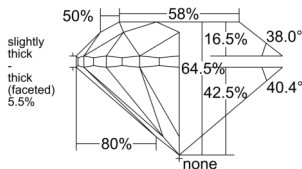

GIA®

FACSIMILE

GIA REPORT 6542239896

Verify this report at GIA.edu

GIA NATURAL DIAMOND DOSSIER®

December 16, 2025
GIA Report Number 6542239896
Shape and Cutting Style ..... Round Brilliant
Measurements ..... 5.49 - 5.53 x 3.55 mm

GRADING RESULTS

Carat Weight ..... 0.70 carat
Color Grade ..... G
Clarity Grade S11
Cut Grade ..... Very Good

ADDITIONAL GRADING INFORMATION

Polish ..... Excellent
Symmetry ..... Excellent
Fluorescence ..... None
Clarity Characteristics ..... Cloud, Crystal, Feather
Inscription(s): GIA 6542239896

PROPORTIONS

Profile to actual proportions