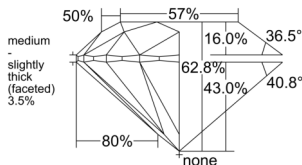

GIA®

FACSIMILE

GIA REPORT 6542242661

Verify this report at GIA.edu

GIA NATURAL DIAMOND DOSSIER®

December 19, 2025
GIA Report Number 6542242661
Shape and Cutting Style ..... Round Brilliant
Measurements ..... 4.55 - 4.58 x 2.87 mm

GRADING RESULTS

Carat Weight ..... 0.37 carat
Color Grade ..... G
Clarity Grade VS1
Cut Grade ..... Excellent

ADDITIONAL GRADING INFORMATION

Polish ..... Excellent
Symmetry ..... Excellent
Fluorescence ..... None
Clarity Characteristics ..... Crystal, Cloud, Pinpoint
Inspection(s): GIA 6542242661

PROPORTIONS

Profile to actual proportions