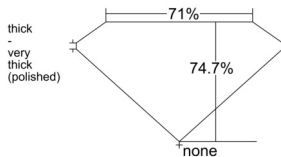

GIA®

FACSIMILE

GIA REPORT 6542249836

Verify this report at GIA.edu

GIA NATURAL DIAMOND DOSSIER®

December 16, 2025
GIA Report Number 6542249836
Shape and Cutting Style ..... Square Modified Brilliant
Measurements ..... 5.20 x 5.05 x 3.77 mm

GRADING RESULTS

Carat Weight ..... 0.90 carat
Color Grade ..... F
Clarity Grade SI1

ADDITIONAL GRADING INFORMATION

Polish ..... Excellent
Symmetry ..... Very Good
Fluorescence ..... None
Clarity Characteristics ..... Crystal
Inscription(s): GIA 6542249836

PROPORTIONS

Profile not to actual proportions

GRADING SCALES

GIA COLOR SCALE		GIA CLARITY SCALE			
COLORLESS	D	VERY VERY SLIGHTLY INCLUDED	FLAWLESS		
	E		INTERNALLY FLAWLESS		
	F	VERY SLIGHTLY INCLUDED	VVS₁		
	G		VVS₂		
	H		VS₁		
	NEAR COLORLESS	I	SLIGHTLY INCLUDED	VS₂	
		J		SI₁	
		FAINT	K	INCLUDED	SI₂
			L		I₁
			M		I₂
VERT LIGHT	N	LIGHT	I₃		
	O				
	P				
	Q				
	R				
	S				
	T				
LIGHT	U				
	V				
	W				
	X				
Y					
Z