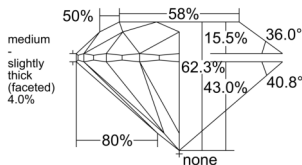

GIA®

FACSIMILE

GIA REPORT 6542260776

Verify this report at GIA.edu

GIA NATURAL DIAMOND DOSSIER®

December 17, 2025
GIA Report Number 6542260776
Shape and Cutting Style ..... Round Brilliant
Measurements ..... 5.65 - 5.69 x 3.53 mm

GRADING RESULTS

Carat Weight ..... 0.71 carat
Color Grade ..... J
Clarity Grade VS1
Cut Grade ..... Excellent

ADDITIONAL GRADING INFORMATION

Polish ..... Excellent
Symmetry ..... Excellent
Fluorescence ..... Faint
Clarity Characteristics ..... Cloud, Needle, Pinpoint
Inscription(s): GIA 6542260776

PROPORTIONS

Profile to actual proportions