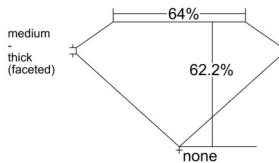

GIA®

FACSIMILE

GIA REPORT 6542261184

Verify this report at GIA.edu

GIA NATURAL DIAMOND DOSSIER®

December 17, 2025
GIA Report Number 6542261184
Shape and Cutting Style ..... Oval Brilliant
Measurements ..... 6.91 x 5.11 x 3.17 mm

GRADING RESULTS

Carat Weight ..... 0.70 carat
Color Grade ..... E
Clarity Grade VVS1

ADDITIONAL GRADING INFORMATION

Polish ..... Excellent
Symmetry ..... Excellent
Fluorescence ..... None
Clarity Characteristics ..... Pinpoint, Feather
Inscription(s): GIA 6542261184

PROPORTIONS

Profile not to actual proportions

GRADING SCALES

GIA COLOR SCALE		GIA CLARITY SCALE			
COLORLESS	D	VERY VERY SLIGHTLY INCLUDED	FLAWLESS		
	E		INTERNALLY FLAWLESS		
	F	VERY SLIGHTLY INCLUDED	VVS₁		
	G		VVS₂		
	H		VS₁		
	NEAR COLORLESS	I	SLIGHTLY INCLUDED	VS₂	
		J		SI₁	
		FAINT	K	INCLUDED	SI₂
			L		I₁
			M		I₂
VERT LIGHT	N	INCLUDED	I₃		
	O				
	P				
	Q				
	R				
LIGHT	S				
	T				
	U				
	V				
	W				
	Z