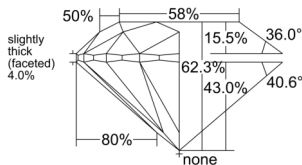

GIA®

FACSIMILE

GIA REPORT 6542284271

Verify this report at GIA.edu

GIA NATURAL DIAMOND DOSSIER®

December 22, 2025
GIA Report Number 6542284271
Shape and Cutting Style ..... Round Brilliant
Measurements ..... 4.88 - 4.90 x 3.05 mm

GRADING RESULTS

Carat Weight ..... 0.46 carat
Color Grade ..... D
Clarity Grade VS1
Cut Grade ..... Excellent

ADDITIONAL GRADING INFORMATION

Polish ..... Excellent
Symmetry ..... Excellent
Fluorescence ..... Medium Blue
Clarity Characteristics ..... Crystal, Pinpoint
Inscription(s): GIA 6542284271

PROPORTIONS

Profile to actual proportions