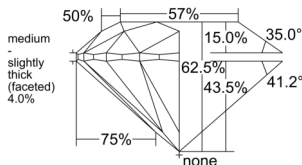

GIA®

FACSIMILE

GIA REPORT 6542284748

Verify this report at GIA.edu

GIA NATURAL DIAMOND DOSSIER®

December 23, 2025
GIA Report Number 6542284748
Shape and Cutting Style ..... Round Brilliant
Measurements ..... 4.83 - 4.85 x 3.02 mm

GRADING RESULTS

Carat Weight ..... 0.43 carat
Color Grade ..... E
Clarity Grade VS1
Cut Grade ..... Excellent

ADDITIONAL GRADING INFORMATION

Polish ..... Excellent
Symmetry ..... Excellent
Fluorescence ..... None
Clarity Characteristics ..... Cloud
Inscription(s): GIA 6542284748

PROPORTIONS

Profile to actual proportions

GRADING SCALES

GIA COLOR SCALE

COLORLESS	D
	E
	F
	G
	H
	I
	J
NEAR COLORLESS	K
	L
Faint	M
	N
	O
	P
Very Light	Q
	R
	S
	T
	U
	V
Light	W
	X
	Y
	Z

GIA CLARITY SCALE

FLAWLESS	VERY VERY SLIGHTLY INCLUDED	VS₁	VS₂	SL₁	SL₂	I₁	I₂	I₃	
									FLAWLESS
INTERNALLY FLAWLESS	VERY SLIGHTLY INCLUDED	VS₁	VS₂	SL₁	SL₂	I₁	I₂	I₃	

GIA CUT SCALE

EXCELLENT
VERY GOOD
GOOD
FAIR
POOR