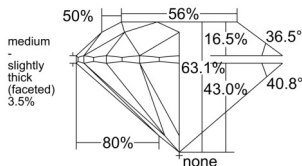

GIA®

FACSIMILE

GIA REPORT 6542289286

Verify this report at GIA.edu

GIA NATURAL DIAMOND DOSSIER®

December 24, 2025
GIA Report Number **6542289286**
Shape and Cutting Style ..... **Round Brilliant**
Measurements ..... **4.89 - 4.91 x 3.09 mm**

GRADING RESULTS

Carat Weight ..... **0.46 carat**
Color Grade ..... **G**
Clarity Grade **VVS2**
Cut Grade ..... **Excellent**

ADDITIONAL GRADING INFORMATION

Polish ..... **Excellent**
Symmetry ..... **Very Good**
Fluorescence ..... **Faint**
Clarity Characteristics..... **Needle, Pinpoint, Feather**
Inscription(s): **GIA 6542289286**

PROPORTIONS

GRADING SCALES

GIA COLOR SCALE

COLORLESS	D
	E
	F
	G
	H
	I
	J
NEAR COLORLESS	K
	L
	M
FAIN	N
	O
	P
	Q
VERY LIGHT	R
	S
	T
	U
	V
	W
	X
	Y
LIGHT	Z

GIA CLARITY SCALE

FLAWLESS	INTERNAL FLAWLESS	
		FLAWLESS
VERY VERY SLIGHTLY INCLUDED	VVS₁	
	VVS₂	
VERY SLIGHTLY INCLUDED	VS₁	
	VS₂	
SLIGHTLY INCLUDED	SI₁	
	SI₂	
INCLUDED	I₁	
	I₂	
	I₃	

GIA CUT SCALE

EXCELLENT
VERY GOOD
GOOD
FAIR
POOR